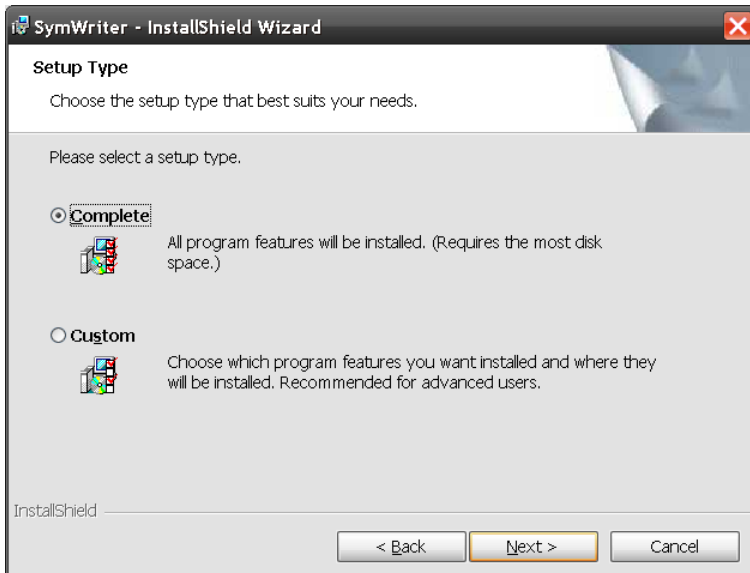

You should see the 'Welcome' dialog when the installation begins.

Click 'Next' to continue.

You will be asked to enter your name and organisation (Not required).

Click 'Next' to continue.

You will be asked if you would like to install Text-to-Speech. If there is already a speech engine installed on your computer, you will not need to install the speech engine that is included with SymWriter.

If there is already a speech engine installed on your computer, uncheck the 'Install Text-to-Speech' box.

Click 'Next' to continue.

You will be asked which type of setup best suits your needs.

Custom installations are supported for the benefit of network administrators and for users on networks who may have programs, documents or settings stored in a folder that the installation cannot detect automatically.