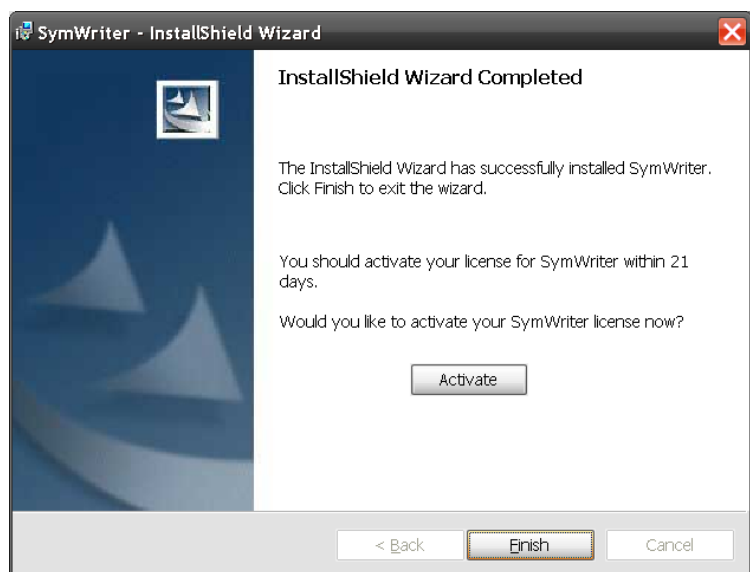

When the installation is complete, you will be reminded that your SymWriter license should be activated within 21 days.

If you would like to activate your SymWriter license now, click the 'Activate' button to launch the 'License Manager' program (see 'Activating Your SymWriter License'). You can find your license number on the printed license in the SymWriter pack or on the CD wallet.

Click 'Finish' to exit the installation.

Further information

Please visit <http://www.widgit.com/support/symwriter> for more information.

Or contact support@widgit.com 01926 333680