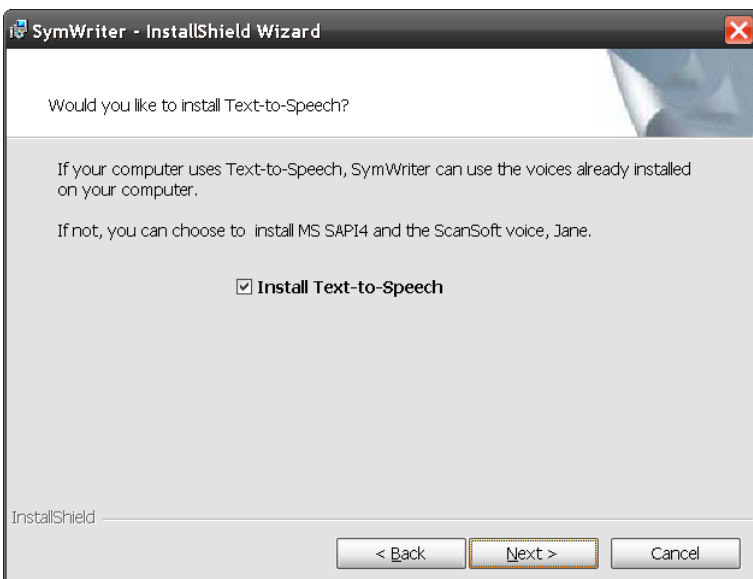

Installing SymWriter

SYMWR14

Log onto the computer with Administrator privileges and insert the SymWriter CD. The installation should begin automatically. If it does not, browse to the CD and click on 'setup.exe'.

You should see the 'Welcome' dialog when the installation begins.

Click 'Next' to continue.

You will be asked to enter your name and organisation (Not required).

Click 'Next' to continue.

You will be asked if you would like to install Text-to-Speech. If there is already a speech engine installed on your computer, you will not need to install the speech engine that is included with SymWriter.